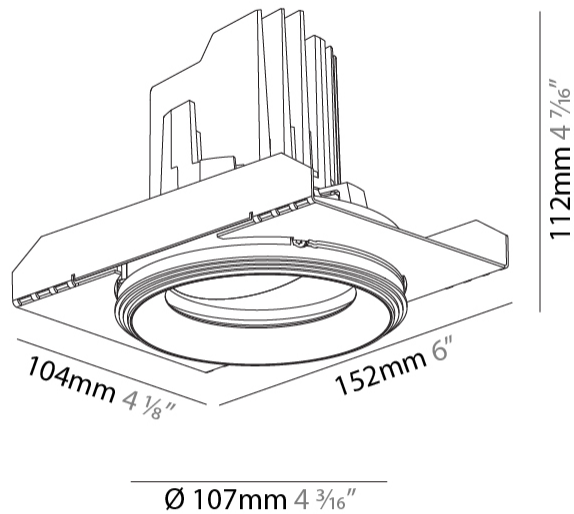

GENERAL

Series: Bioniq
 Subseries: Bioniq Round Adjustable
 Brand: Prolicht
 Division: Architectural
 Mounting Type: Trimless
 Mounting Location: Ceiling
 Subcategory: Downlight

PHYSICAL

Shape: Round
 Diameter (mm): 107
 Diameter (in): 4 3/16
 Height (mm): 112
 Height (in): 4 7/16
 Ceiling Thickness (mm): 10 / 12.5 / 15 / 25
 Ceiling Thickness (in): 3/8 or 1/2 or 9/16 or 1
 Min. Recessing Depth (mm): 130
 Min. Recessing Depth (in): 5 1/8
 Light Distribution: Adjustable / Downlight
 Weight (kg): 0.583
 Weight (lbs): 1.28
 Fixture Finish: SSR / BKV / CWI / CRY / HAB / UFT / ITA / RUA / FTG / MYG / LOD / PUS / FRO / FUP / KIA / POP / BLS / SPG / MEY / GOH / GUM / CHC / COM / ABZ / JAG / OBR / MOS / ROR
 Fixture Material: Aluminum Die Cast
 Cut-out Measurements: Ø111mm/4 3/8"
 Upon Request: Unique Ceiling Thickness

LED

Number of LEDs: 1
 Max. Delivered Lumen (lm): 770
 Nominal Lumen (lm): 1140
 CRI: >90 CRI
 Lamp Life (hrs): 50000
 Upon Request: RGB-W Tunable White Special Color Temperature Special LED

OPTICAL

Reflector: 20 / 40 / 60
 Adjustability: Rotational 355°; Tilt 30°
 Upon Request: Special Beam Angles

RATINGS AND CERTIFICATIONS

Certified By: Certified for North American Standards
 IP rating: IP20

Ø 107mm 4 3/16"

111mm 4 3/8" 130mm 5 1/8" 10 | 12 1/2 | 15 | 25mm ± 30° 355°

A

BIONIQ ROUND ADJUSTABLE TRIMLESS